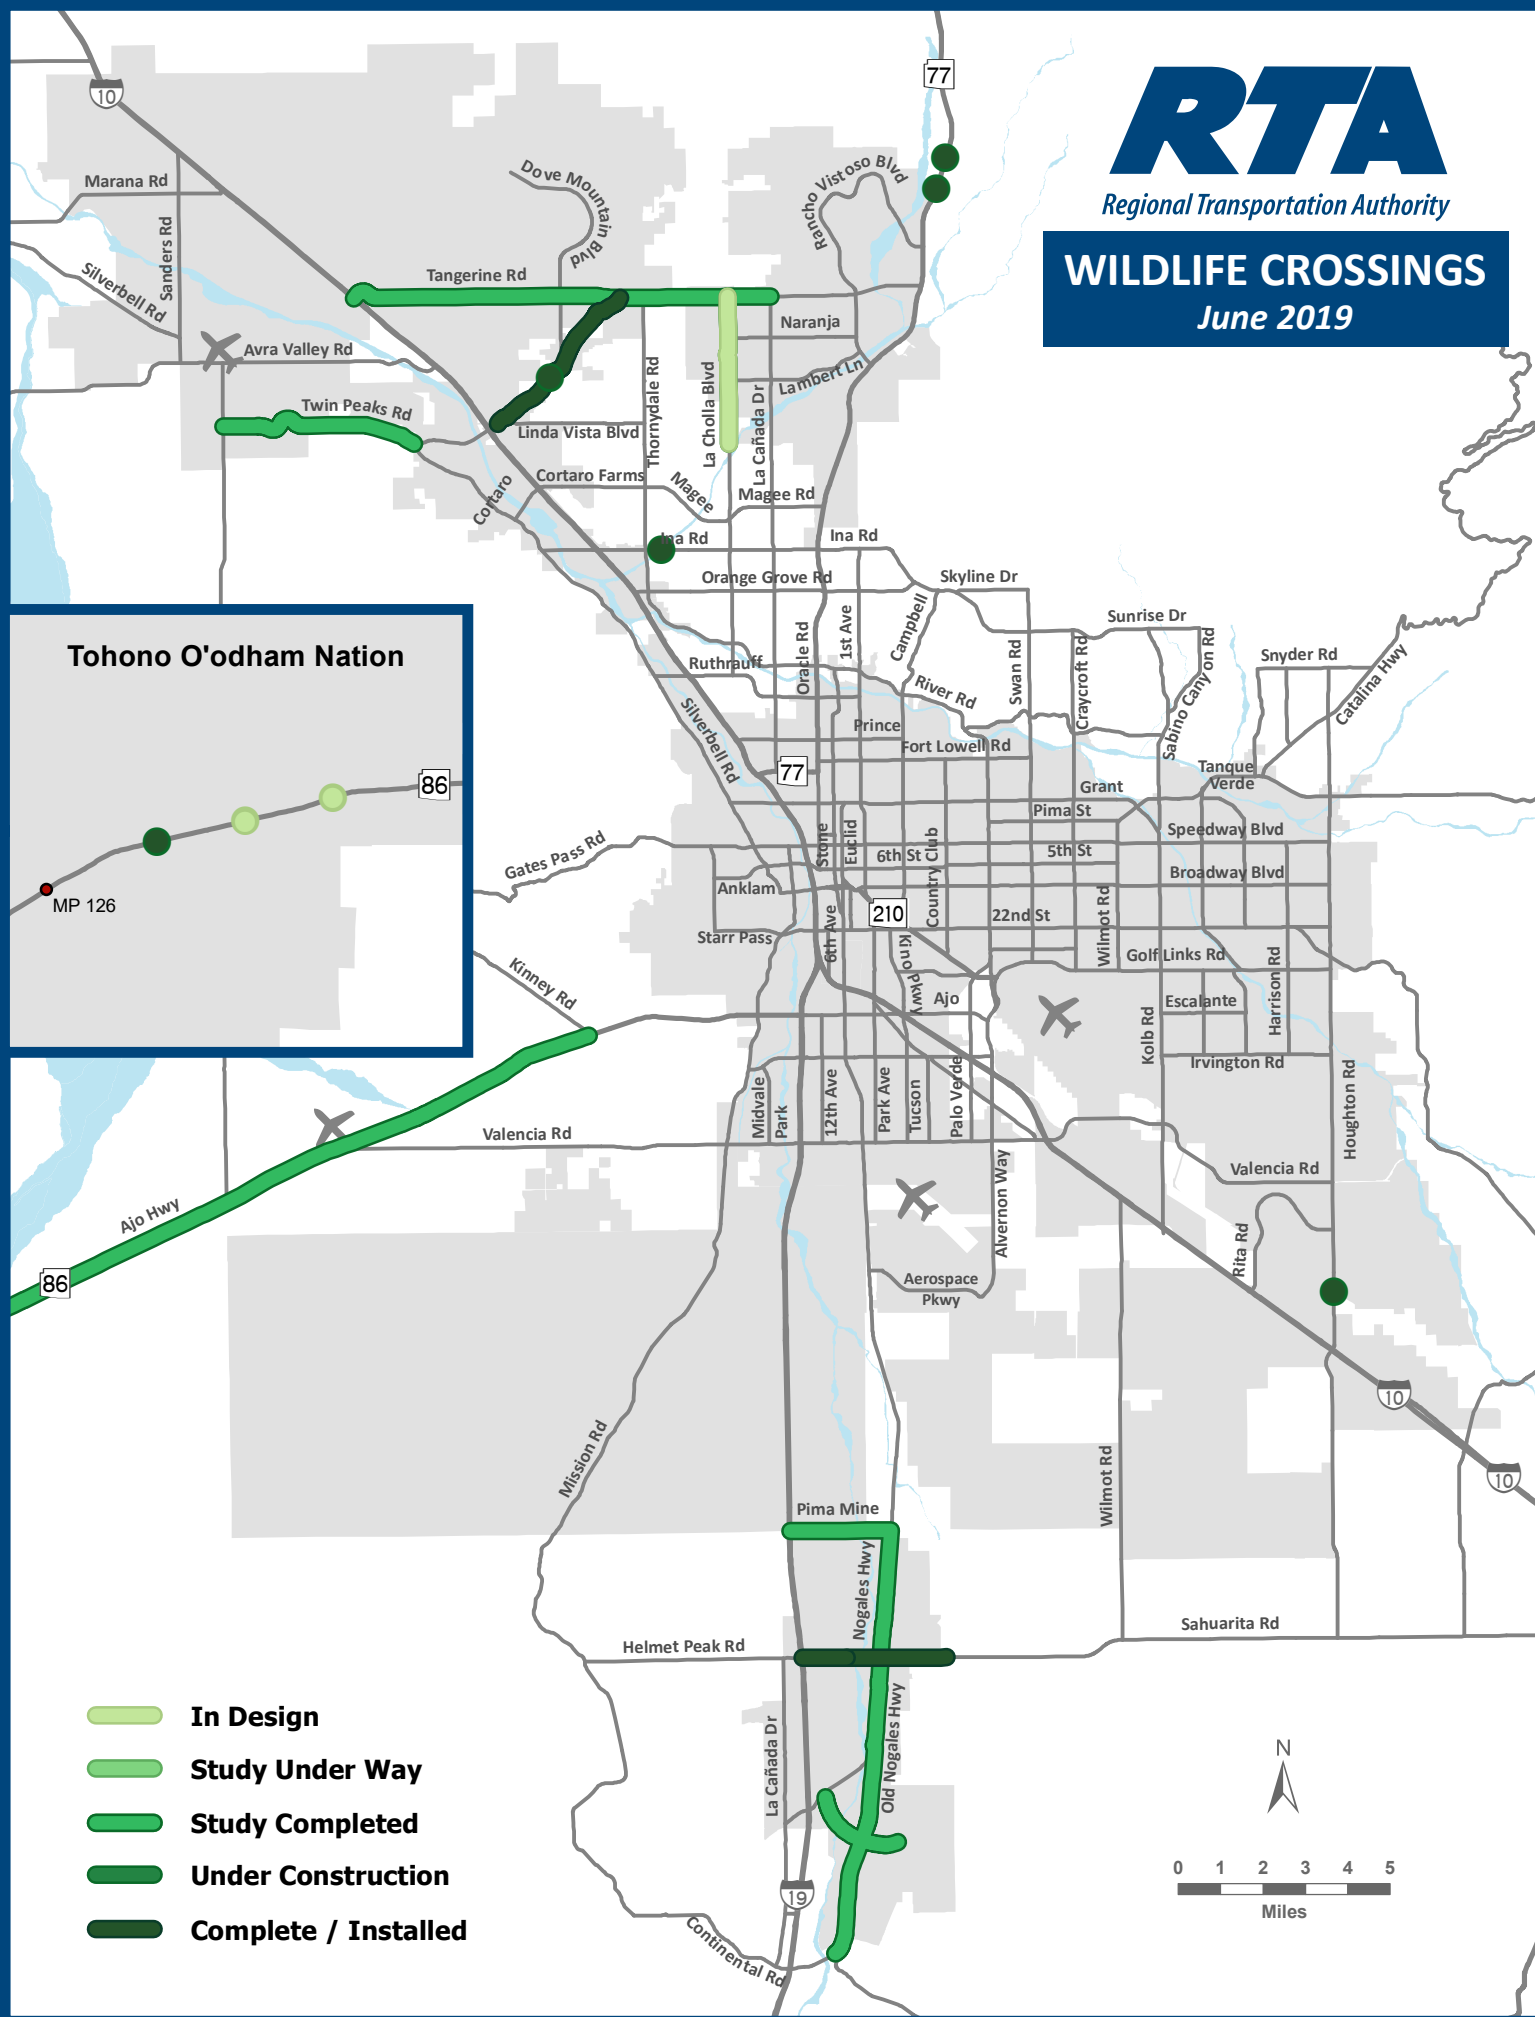

## WILDLIFE CROSSINGS June 2019

### Tohono O'odham Nation

MP 126

-  In Design
-  Study Under Way
-  Study Completed
-  Under Construction
-  Complete / Installed