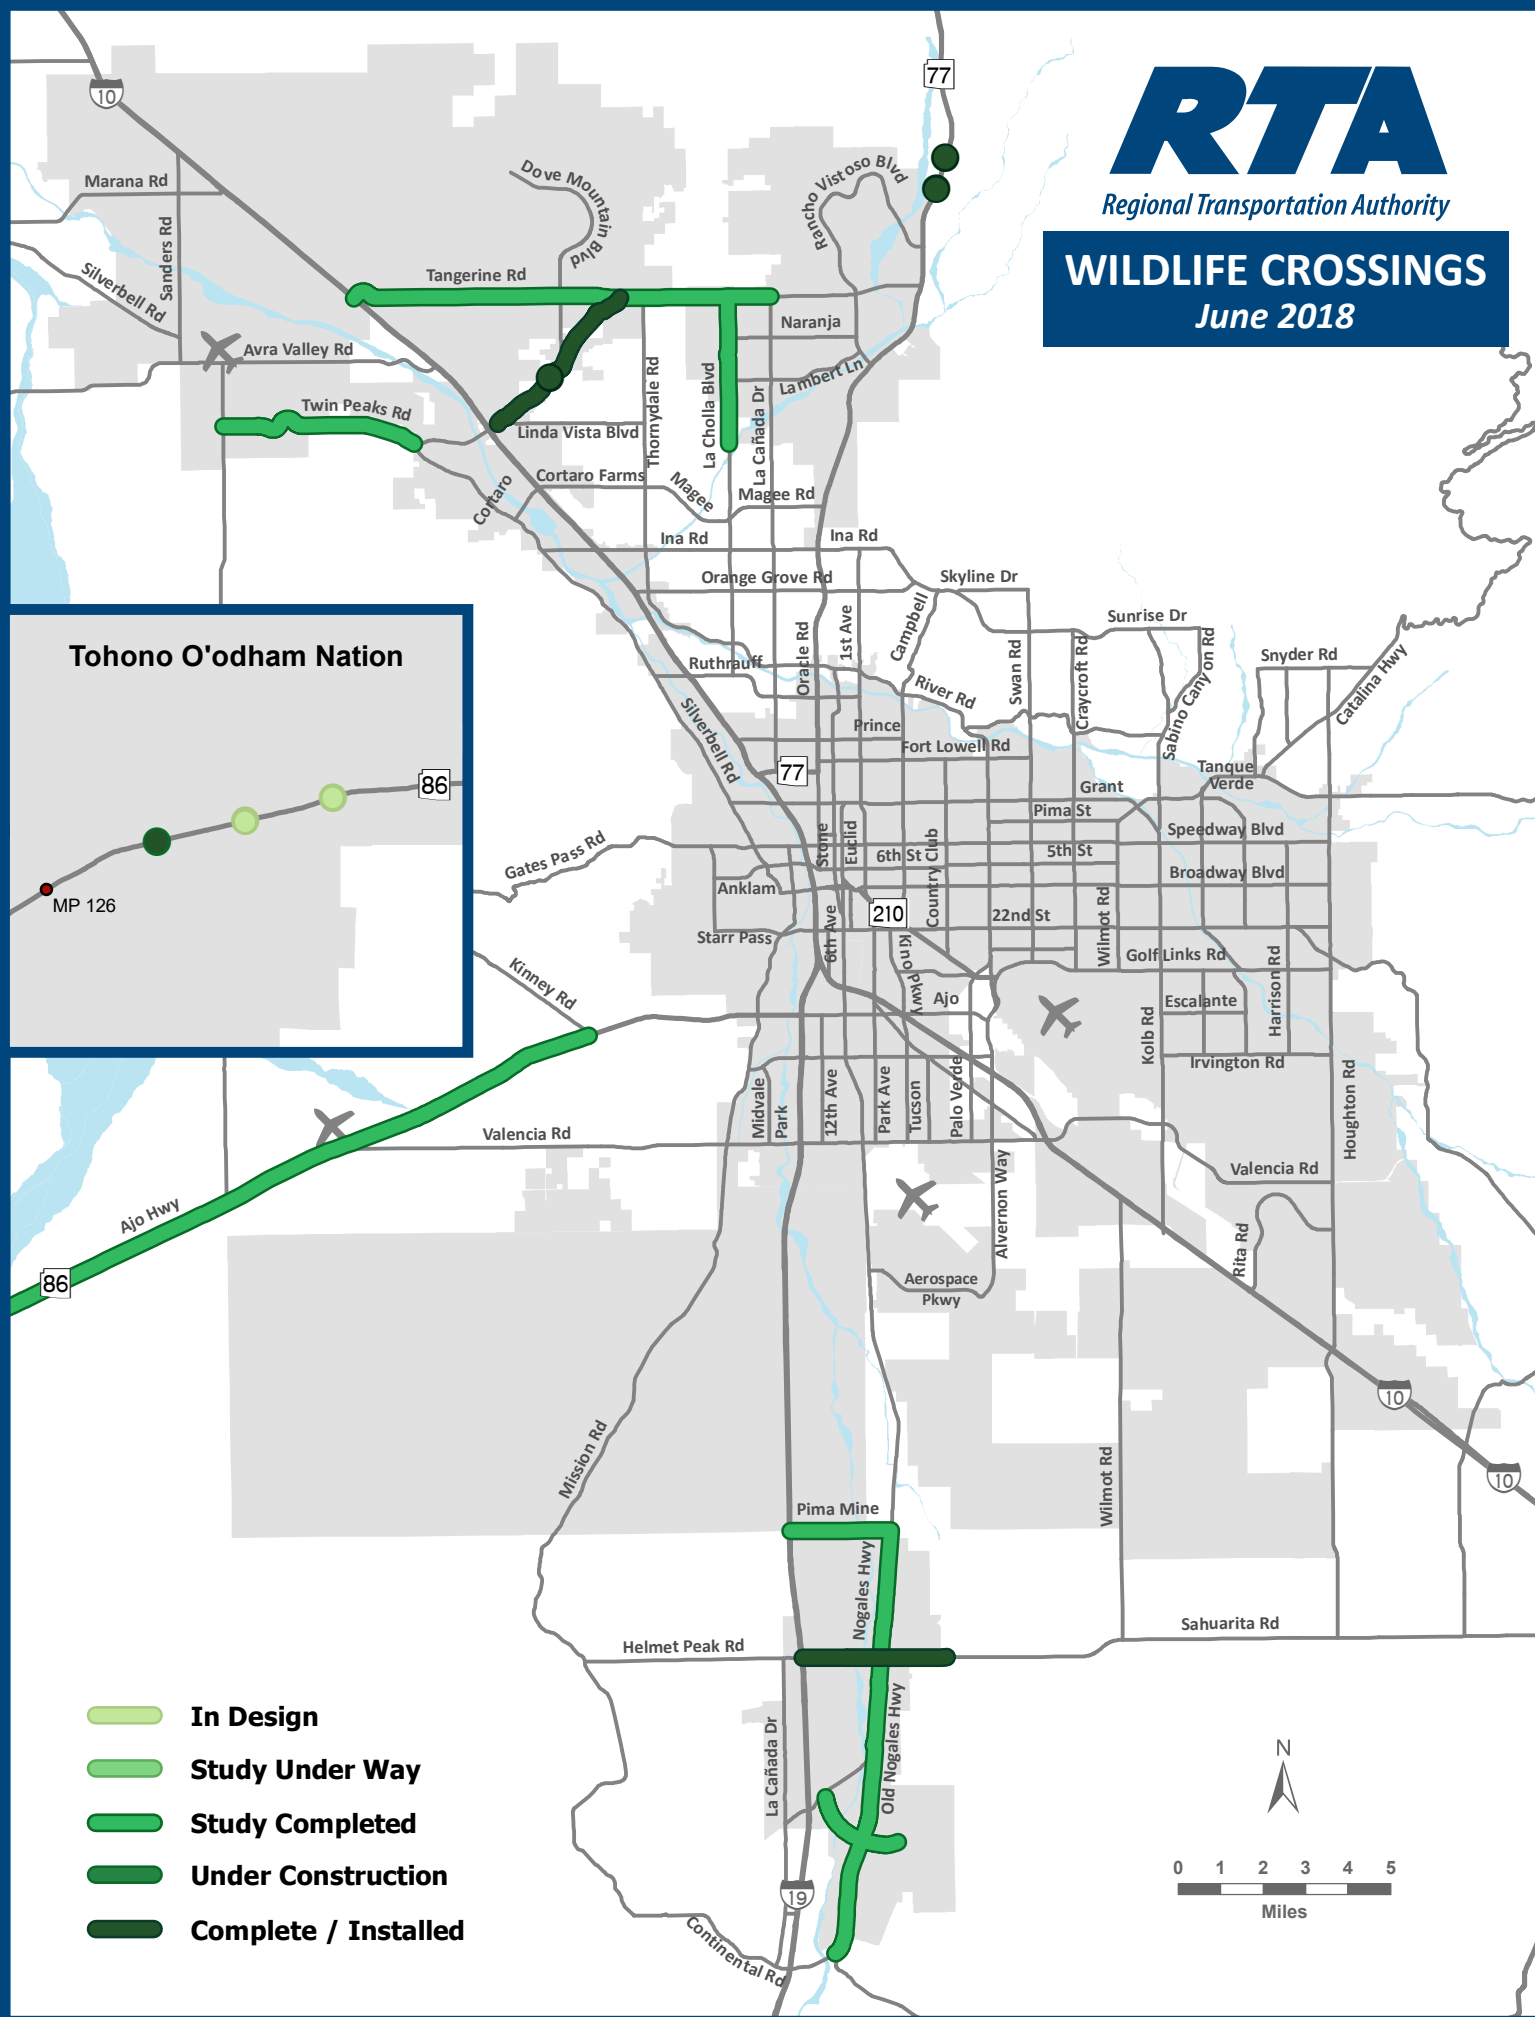

Regional Transportation Authority

WILDLIFE CROSSINGS

June 2018

Tohono O'odham Nation

MP 126

86

- In Design
- Study Under Way
- Study Completed
- Under Construction
- Complete / Installed