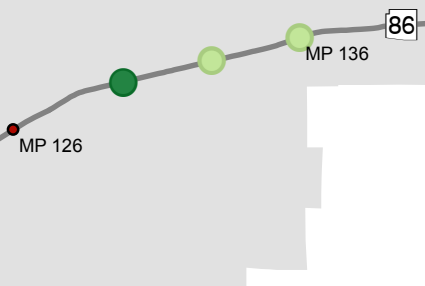

Regional Transportation Authority

WILDLIFE CROSSINGS

April 2017

Tohono O'odham Nation

-  In Design
-  Under Way
-  Study Completed
-  Installed